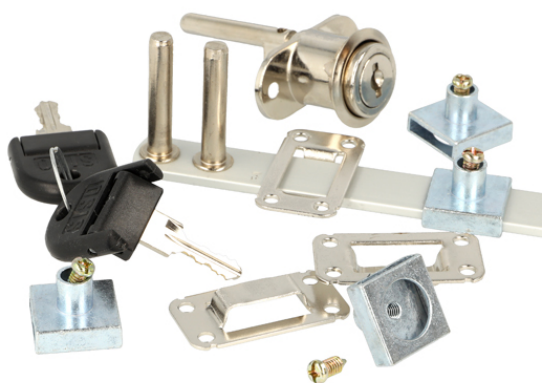

PRODUCT SHEET

Description:

Cent. Lock 1018/600mm, $\varnothing 19 \times 20$ mm, 40mm Tail, NPL, HCK SISO, 8 Pegs, Complete W/1x600mm Locking Bar, 2 x Metal Bar Guides &, 4x8mm Adjustable Pegs

Item number:

14.03.106-0

Units	Box	Carton	HS Code	Barcode
Set	24	120	8301300000	 5704866479066

SISO A/S

Mileparken 11
DK-2740 Skovlunde
Denmark
VAT: DK 24786013

Phone +45 45 830 900

www.siso.dk
siso@siso.dk

Danske Bank
Nytorv Branch
Copenhagen
SWIFT: DABADKKK

Account no.
4180 3112 112936
IBAN Account
DK7230003112112936