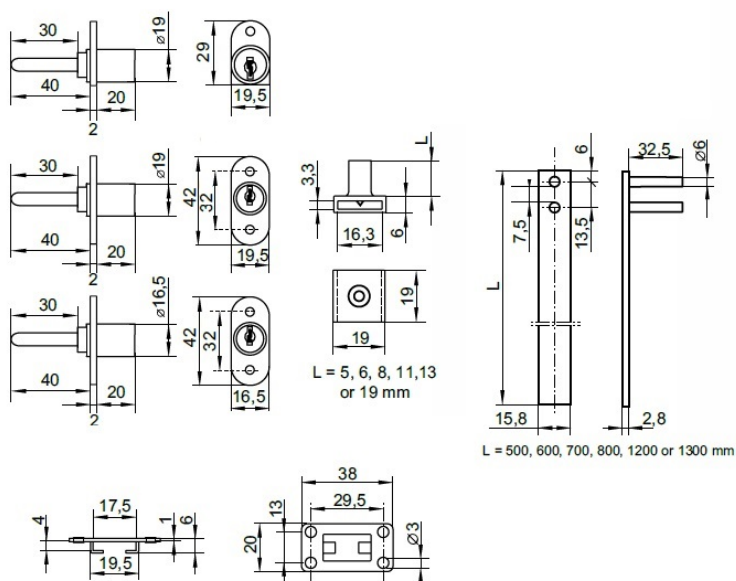

## Description:

Cent. Lock 1018/600mm,  $\varnothing 19 \times 20$ mm, 40mm Tail, NPL, HCK SISO, 8 Pegs, Complete W/1x600mm Locking Bar, 2 x Metal Bar Guides &, 4x8mm Adjustable Pegs

## Item number:

14.03.106-0

Units	Box	Carton	HS Code	Barcode
Set	24	120	8301300000	 5704866479066